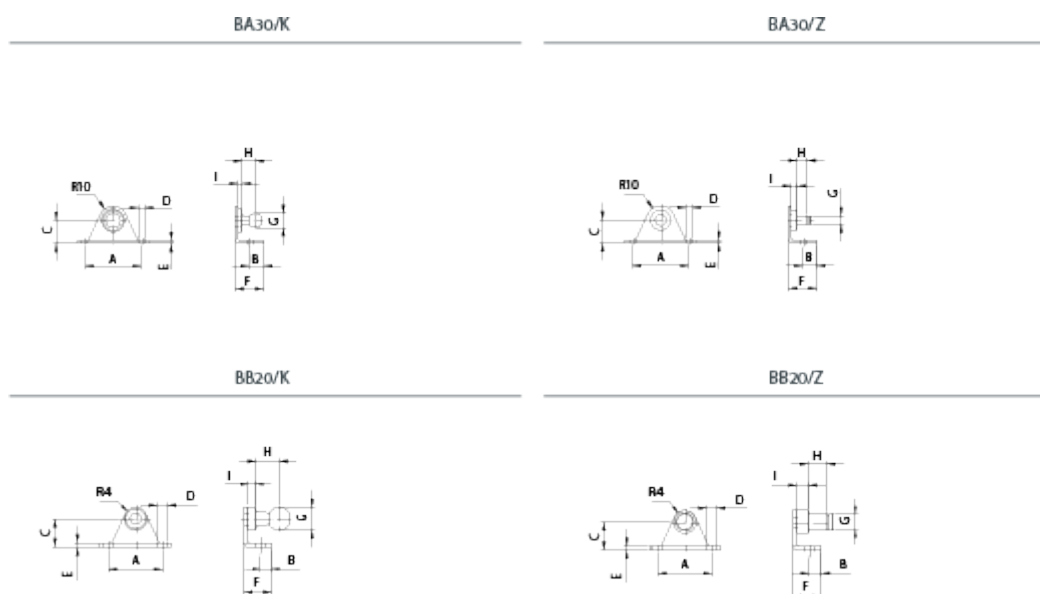

Article number: 04HBA30Z08V4

Description: Stabilus Industry Line Side bracket stainless steel, angular Stainless steel AISI316L/316Ti
Type BA30Z08V4 M8

Measures

A = 40	I = 5
B = 10	Stability = 1200 N
C = 16	
D = 5.3	
E = 2	
F = 20	
G = 8	
H = 11	